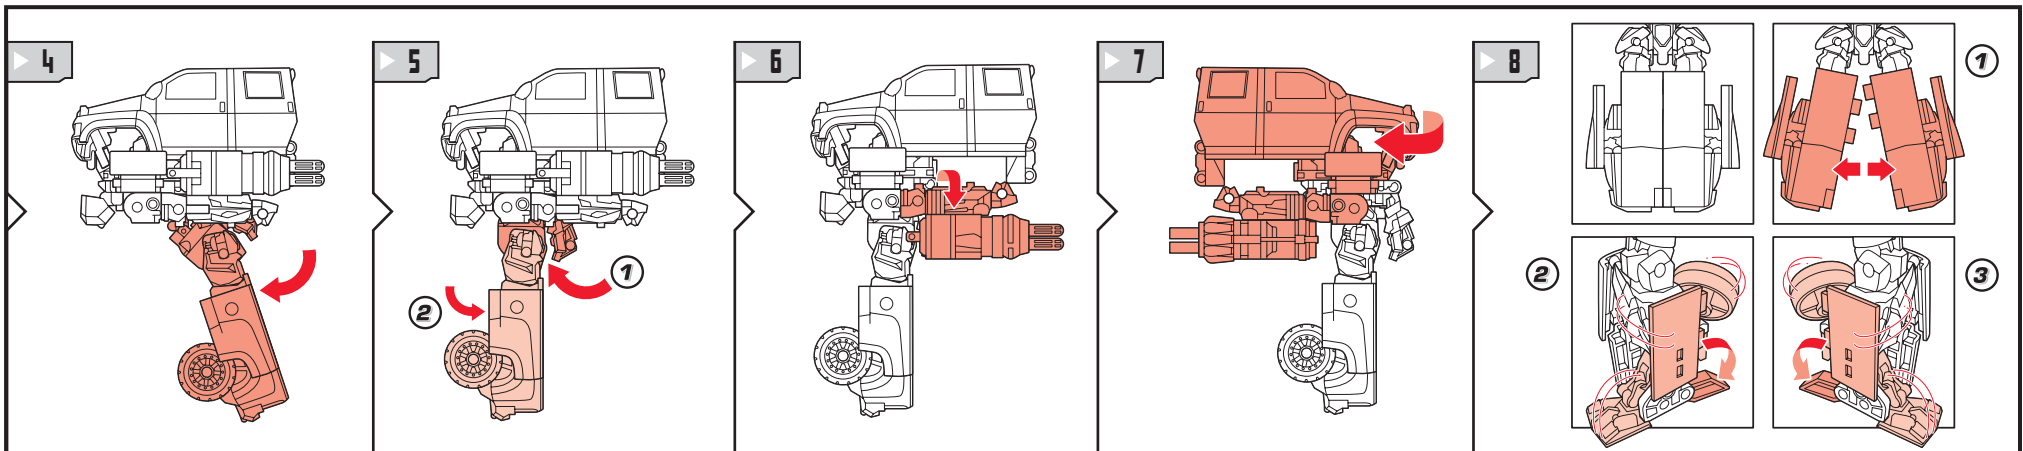

TRANSFORMERS

AUTOBOT
IRONHIDE

AGES 5+
83809/81060 Asst.

TRANSFORMERS.COM

NOTE: Some parts are made to detach if excessive force is applied and are designed to be reattached if separation occurs. Adult supervision may be necessary for younger children.

CHANGING TO ROBOT

REVERSE ORDER OF INSTRUCTIONS TO CONVERT BACK INTO VEHICLE.

Some poses may require hand support.

Hasbro
© 2007 DreamWorks LLC and Paramount Pictures Corporation
® and/or TM® & © 2007 Hasbro. All Rights Reserved.
TM & © denote U.S. Trademarks.
Manufactured under license from Tomy Company, Ltd.