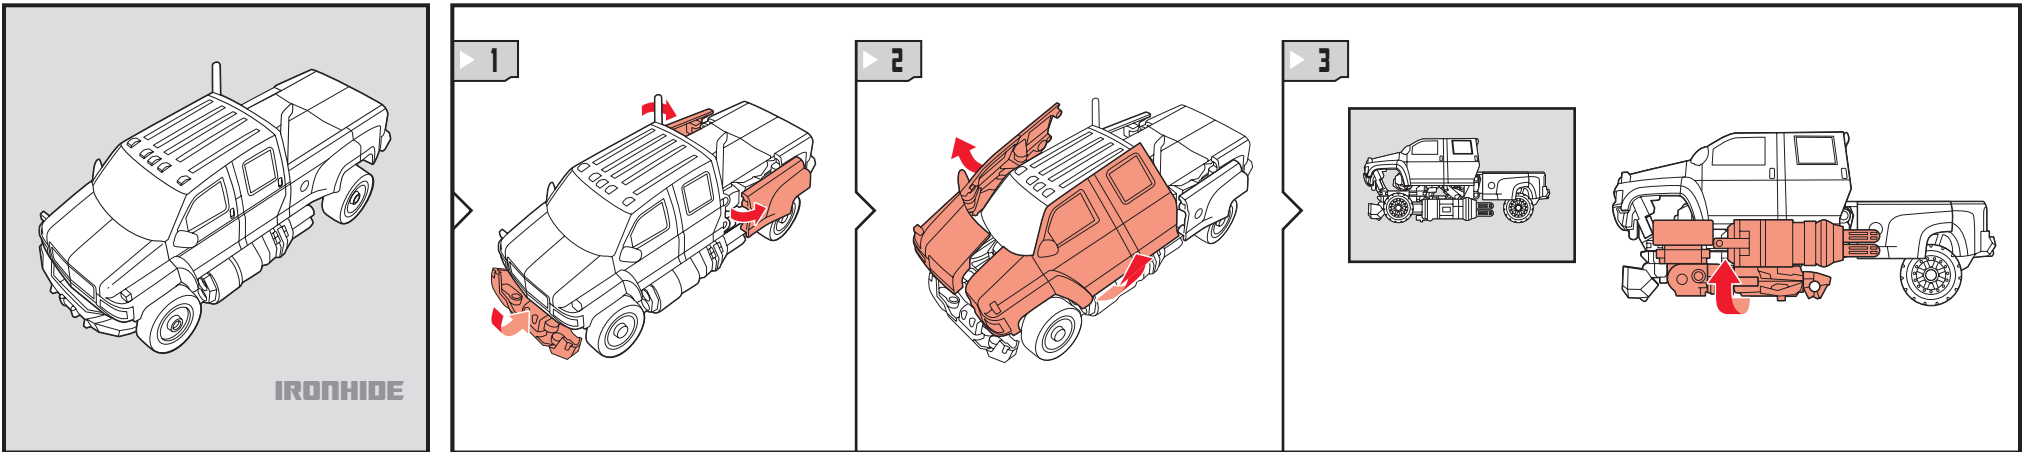

CHANGING TO ROBOT

REVERSE ORDER OF INSTRUCTIONS TO CONVERT BACK INTO VEHICLE.