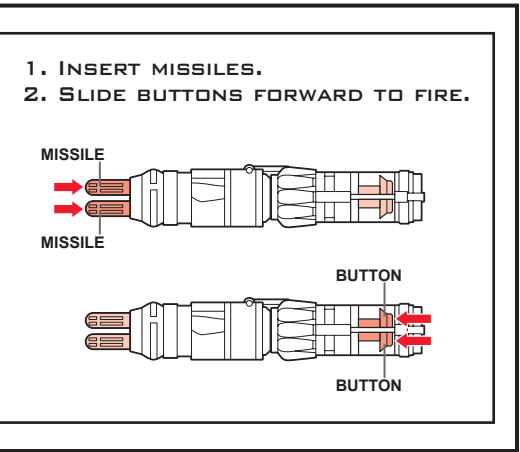

TRANSFORMERS

AUTOBOT
IRONHIDE

AGES 5+
83809/81060 Asst.

TRANSFORMERS.COM

NOTE: Some parts are made to detach if excessive force is applied and are designed to be reattached if separation occurs. Adult supervision may be necessary for younger children.

CHANGING TO ROBOT

REVERSE ORDER OF INSTRUCTIONS TO CONVERT BACK INTO VEHICLE.

Some poses may require hand support.

Hasbro
© 2007 DreamWorks LLC and Paramount Pictures Corporation
® and/or TM® & © 2007 Hasbro. All Rights Reserved.
TM & © denote U.S. Trademarks.
Manufactured under license from Tomy Company, Ltd.