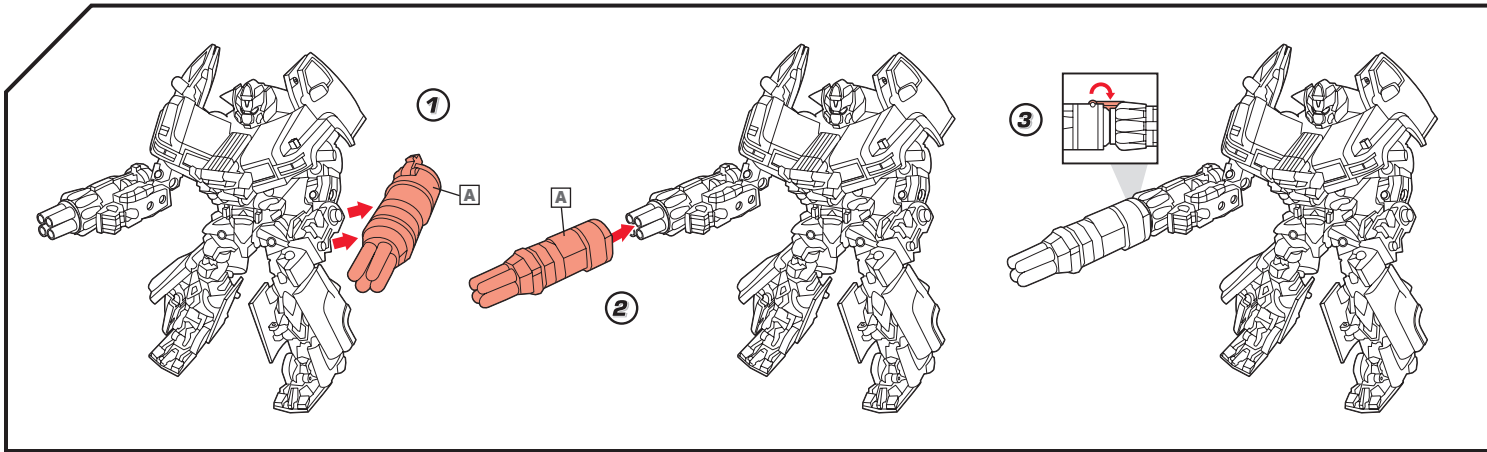

TRANSFORMERS

AUTOBOT
IRONHIDE

AGES 5+
83809/81060 Asst.

TRANSFORMERS.COM

NOTE: Some parts are made to detach if excessive force is applied and are designed to be reattached if separation occurs. Adult supervision may be necessary for younger children.

CHANGING TO ROBOT

REVERSE ORDER OF INSTRUCTIONS TO CONVERT BACK INTO VEHICLE.

Some poses may require hand support.

Hasbro
© 2007 DreamWorks LLC and Paramount Pictures Corporation
® and/or TM® & © 2007 Hasbro. All Rights Reserved.
TM & © denote U.S. Trademarks.
Manufactured under license from Tomy Company, Ltd.