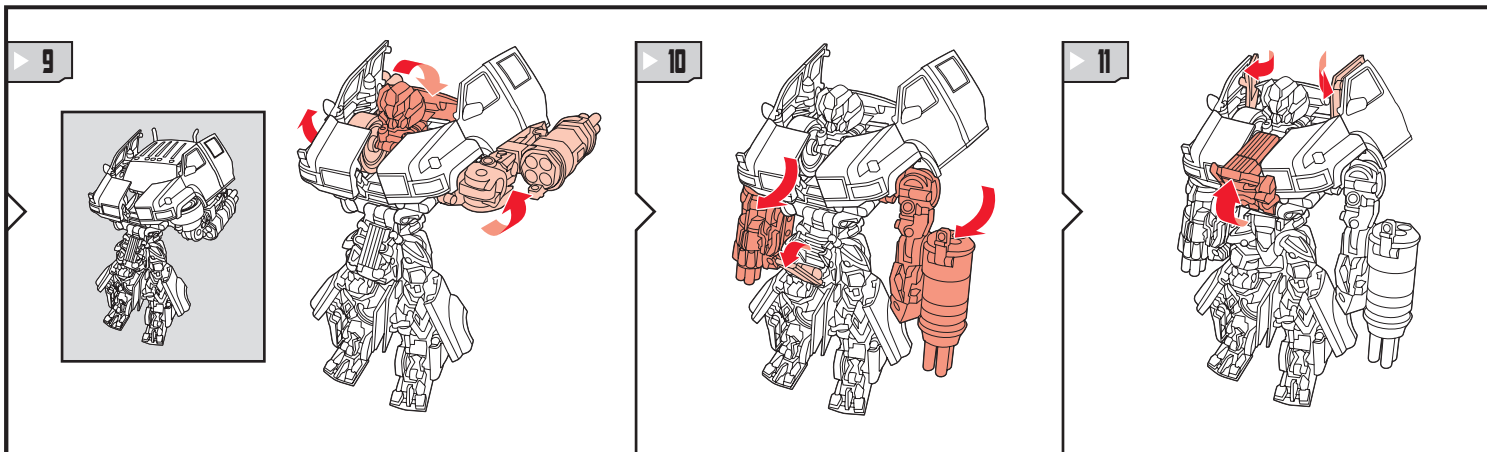

TRANSFORMERS

AUTOBOT
IRONHIDE

AGES 5+
83809/81060 Asst.

TRANSFORMERS.COM

NOTE: Some parts are made to detach if excessive force is applied and are designed to be reattached if separation occurs. Adult supervision may be necessary for younger children.

CHANGING TO ROBOT

REVERSE ORDER OF INSTRUCTIONS TO CONVERT BACK INTO VEHICLE.

Some poses may require hand support.

Hasbro
© 2007 DreamWorks LLC and Paramount Pictures Corporation
® and/or TM® & © 2007 Hasbro. All Rights Reserved.
TM & © denote U.S. Trademarks.
Manufactured under license from Tomy Company, Ltd.